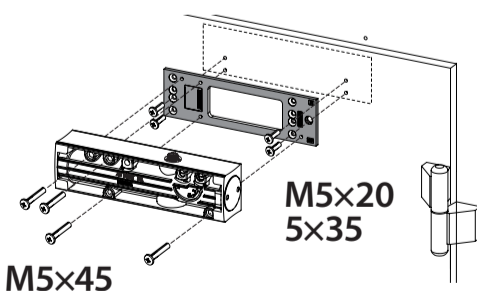

TS 2000 NV
TS 2000 NV BC

124953-06

GEZE

A

B

4x
5x70
4x
M5x55

4x
5x35
4x
M5x20

4x
M5x45

1

2

3

4