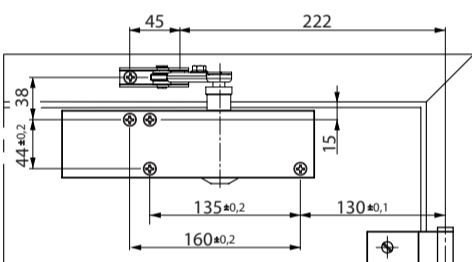

TS 2000 NV
TS 2000 NV BC

124953-06

GEZE

A

B

4x
5x70
4x
M5x55

4x
5x35
4x
M5x20

4x
M5x45