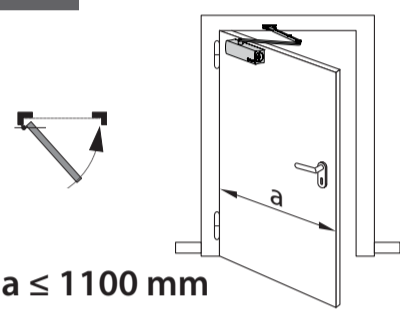

TS 2000 NV
TS 2000 NV BC

124953-06

GEZE

A

B

4x
5x70
4x
M5x55

4x
5x35
4x
M5x20

4x
M5x45