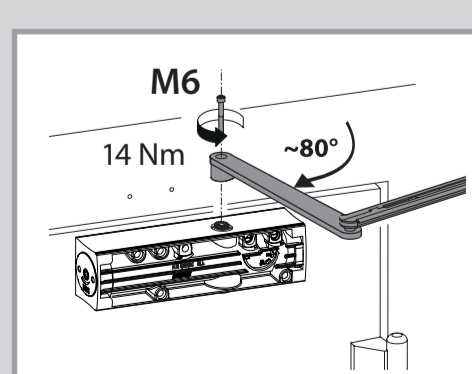

TS 2000 NV
TS 2000 NV BC

124953-06

GEZE

A

B

4x
5x70
4x
M5x55

4x
5x35
4x
M5x20

4x
M5x45

1

2

3

4