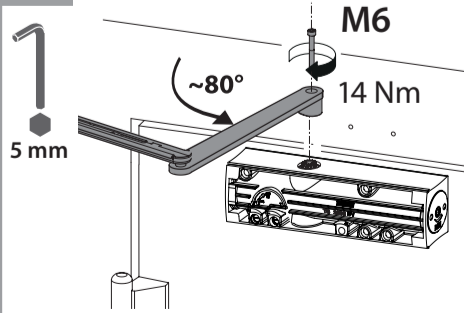

TS 2000 NV
TS 2000 NV BC

124953-06

GEZE

A

B

4x
5x70
4x
M5x55

4x
5x35
4x
M5x20

4x
M5x45

1

2

3

4