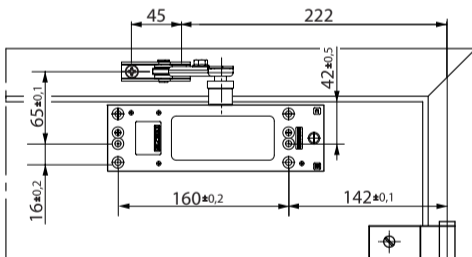

TS 2000 NV
TS 2000 NV BC

124953-06

GEZE

A

B

4x
5x70
4x
M5x55

4x
5x35
4x
M5x20

4x
M5x45