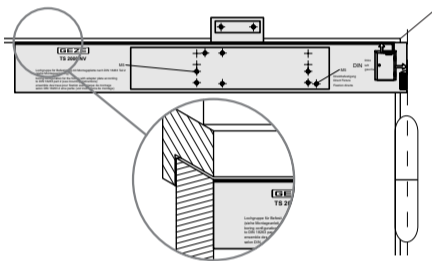

TS 2000 NV
TS 2000 NV BC

124953-06

GEZE

A

B

4x
5x70
4x
M5x55

4x
5x35
4x
M5x20

4x
M5x45