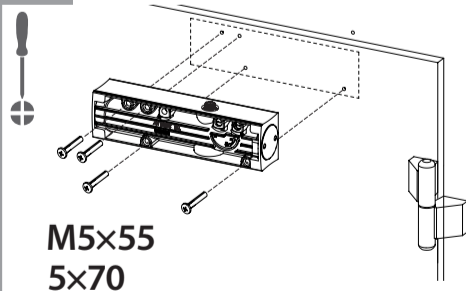

TS 2000 NV
TS 2000 NV BC

124953-06

GEZE

A

B

4x
5x70
4x
M5x55

4x
5x35
4x
M5x20

4x
M5x45

1

2

3

4