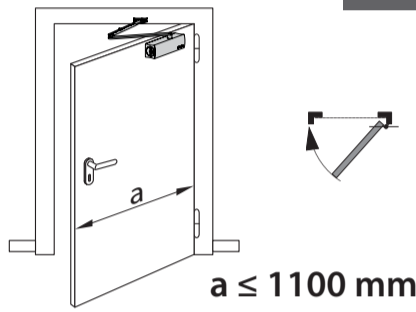

TS 2000 NV
TS 2000 NV BC

124953-06

GEZE

A

B

4x
5x70
4x
M5x55

4x
5x35
4x
M5x20

4x
M5x45