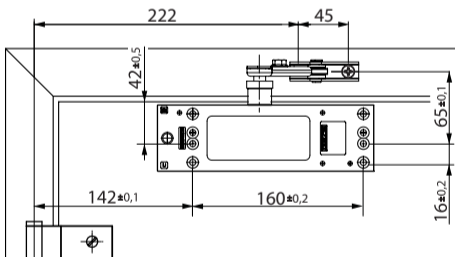

TS 2000 NV
TS 2000 NV BC

124953-06

GEZE

A

B

4x
5x70
4x
M5x55

4x
5x35
4x
M5x20

4x
M5x45