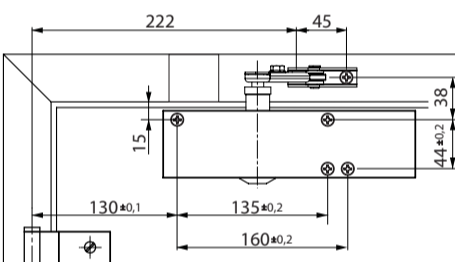

TS 2000 NV
TS 2000 NV BC

124953-06

GEZE

A

B

4x
5x70
4x
M5x55

4x
5x35
4x
M5x20

4x
M5x45