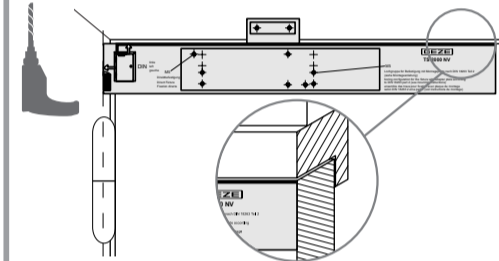

TS 2000 NV
TS 2000 NV BC

124953-06

GEZE

A

B

4x
5x70
4x
M5x55

4x
5x35
4x
M5x20

4x
M5x45